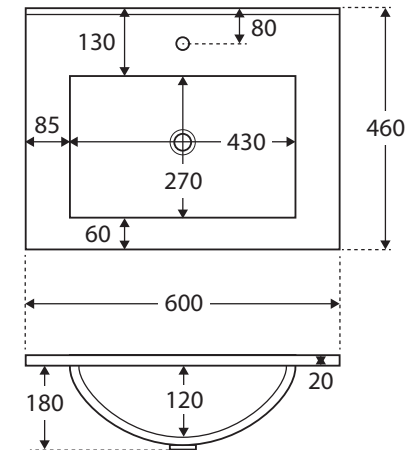

Vanessa

POLY-MARBLE
BASIN-TOP
600MM

Features

- 20 mm thick poly-marble
- Gloss white finish
- Requires 40 mm waste, no overflow (not included)

Available in

1 tap hole
60VAN

3 tap hole
60VAN-3

Cleaning & Care

While we aim to ensure specifications are correct at the time of publication, Fienza reserves the right to make modifications without prior notice. Physical colour may vary from image shown. All measurements are shown in millimetres. For ceramic products, please allow +/- 10 mm tolerance for manufacturing variance. Always use physical product measurements for mark-ups and roughing-in as the technical drawing may differ from actual product received.